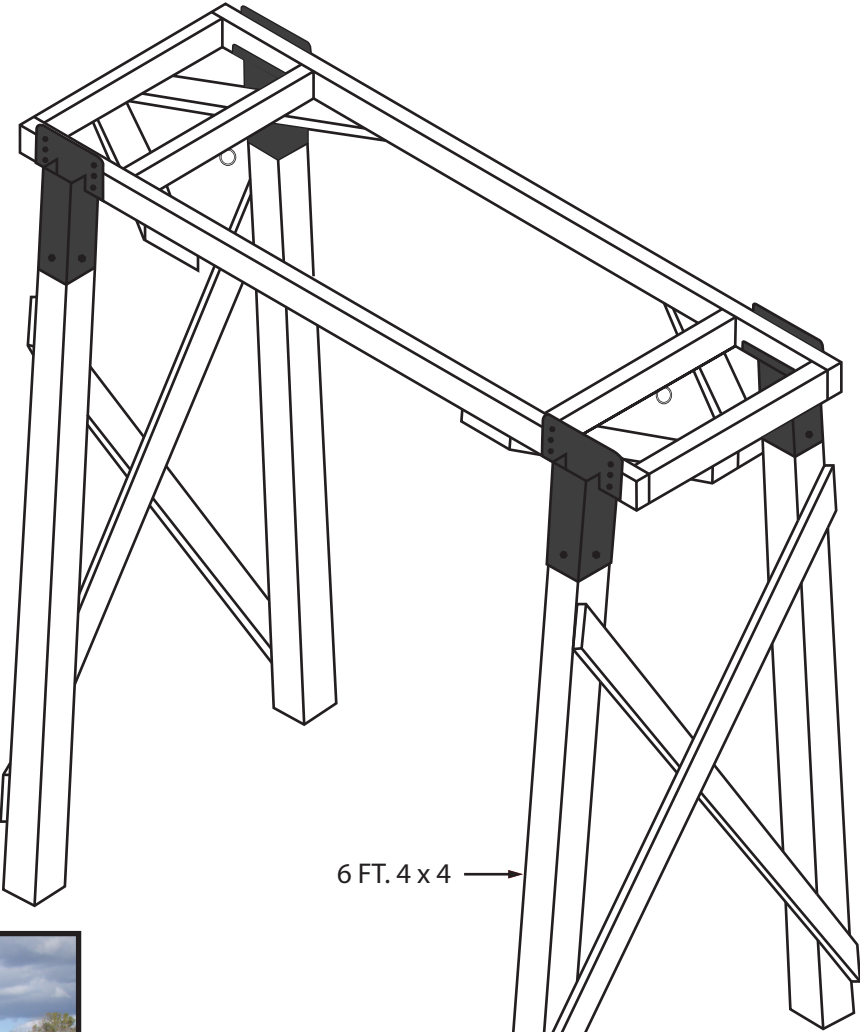

# Porch Swing

## Materials List

4 - 4x4's cut at 72" for legs

6 - 2x4's at 8'

2 - 3/8" Eye Screws

2lbs #10 Multipurpose Screws

**2x4 (E188) Double 8 Elevators, set of 4.**