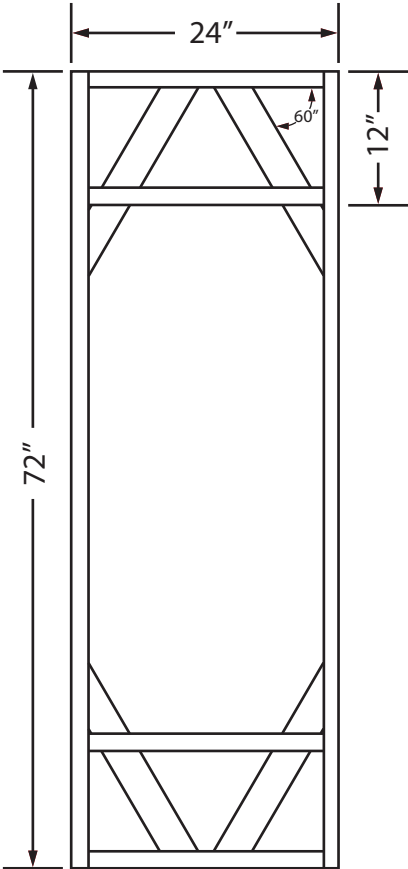

## Materials List

4 - 4x4's cut at 72" for legs

6 - 2x4's at 8'

2 - 3/8" Eye Screws

2lbs #10 Multipurpose Screws

**2x4 (E188) Double 8 Elevators, set of 4.**